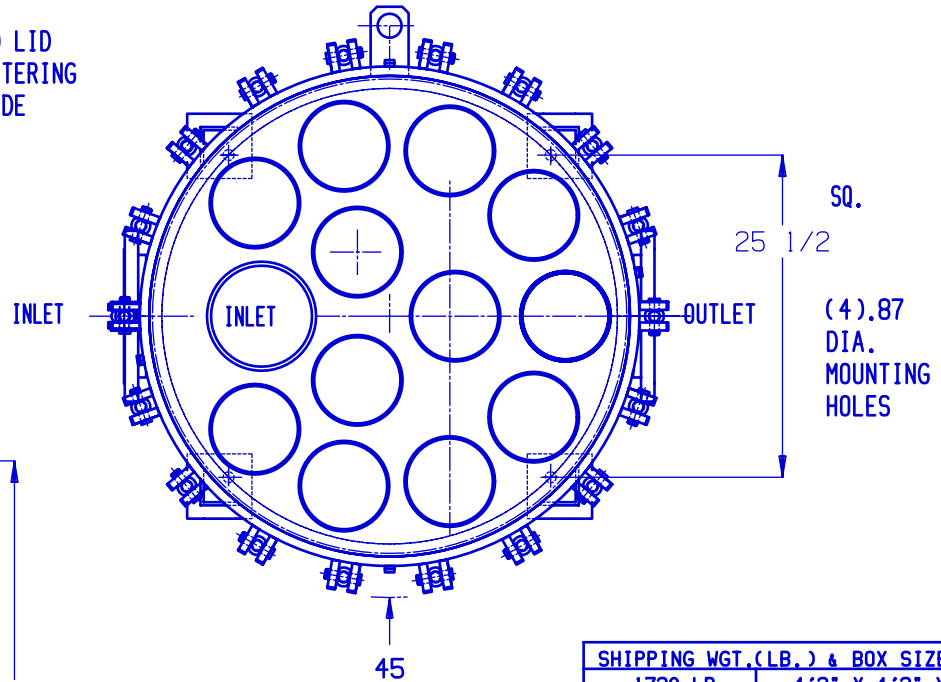

DAVIT ARM SHOWN 90 DEG.
OUT OF TRUE POSITION

(4) LID
CENTERING
GUIDE

SHIPPING WGT.(LB.) & BOX SIZE (IN.)	
1720 LB.	4'3" X 4'3" X 7'3"

ITEM	QTY.	DESCRIPTION	PART NO.
1	1	HAND WHEEL	G-HHW-12.5
2	1	THRUST BEARING	G-HBT-1.37
3	18	EYE BOLT ASSEMBLY	G-EBA-C-7-9.4
4	1	SEAL O-RING BUNA-N STD.	G-O-RING
5	12	BASKET- 316 SS	G-BFB2-6-9

	NAME	DATE
DRAWN	GA	8/25/10
REV.	A	9/28/10
	B	11/15/11

GLOBAL FILTER LLC
CEDAR RAPIDS, IA 52403

STD. FILTER ASS'Y
MODEL GMBV-1230
12 BAG-SIZE #2
LONG ELBOW 8 IN.FLG.

MAT. SEE DATA SHEET
FINISH SEE DATA SHEET

COMMENTS:
SEE VESSEL DATA SHEET FOR OPTIONS

SIZE	DWG. #	REV. B
	GMBV12308F-LE-OS	B

SHEET 1 OF 1