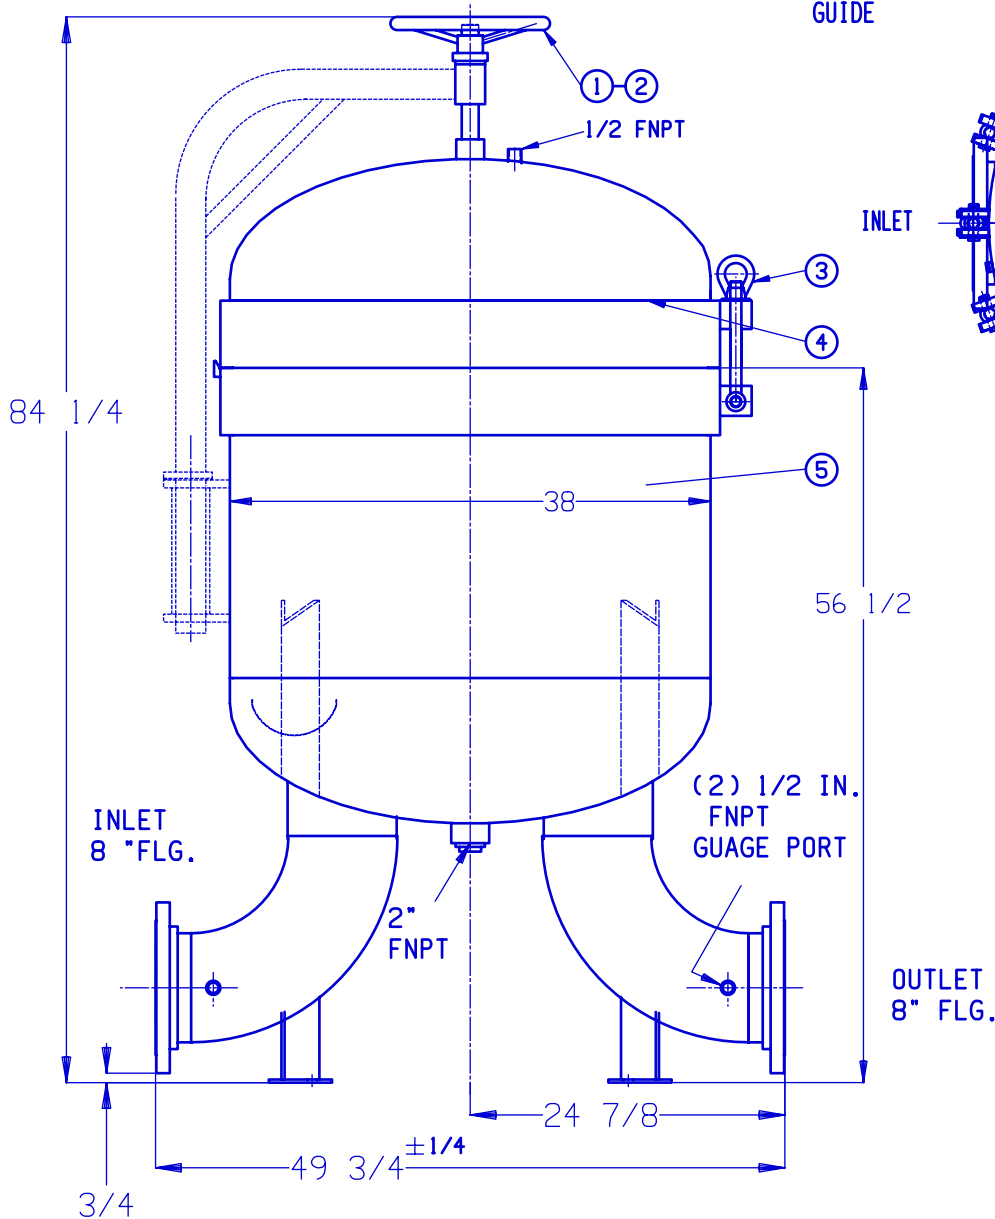

DAVIT ARM SHOWN 90 DEG.
OUT OF TRUE POSITION

(4) LID
CENTERING
GUIDE

SHIPPING WGT.(LB.) & BOX SIZE (IN.)	
1720 LB.	4'3" X 4'3" X 7'3"

ITEM	QTY.	DESCRIPTION	PART NO.
1	1	HAND WHEEL	G-HHW-12.5
2	1	THRUST BEARING	G-HBT-1.37
3	18	EYE BOLT ASSEMBLY	G-EBA-C-7-9.4
4	1	SEAL O-RING BUNA-N STD.	G-O-RING
5	12	BASKET- 316 SS	G-BFB2-6-9

	NAME	DATE
DRAWN	GA	8/25/10
REV.	A	9/28/10
	B	11/15/11

GLOBAL FILTER LLC
CEDAR RAPIDS, IA 52403

STD. FILTER ASS'Y
MODEL GMBV-1230
12 BAG-SIZE #2
LONG ELBOW 8 IN.FLG.

MAT. SEE DATA SHEET
FINISH SEE DATA SHEET

COMMENTS:
SEE VESSEL DATA SHEET FOR OPTIONS

SIZE	DWG. #	REV. B
	GMBV12308F-LE-OS	B

SHEET 1 OF 1