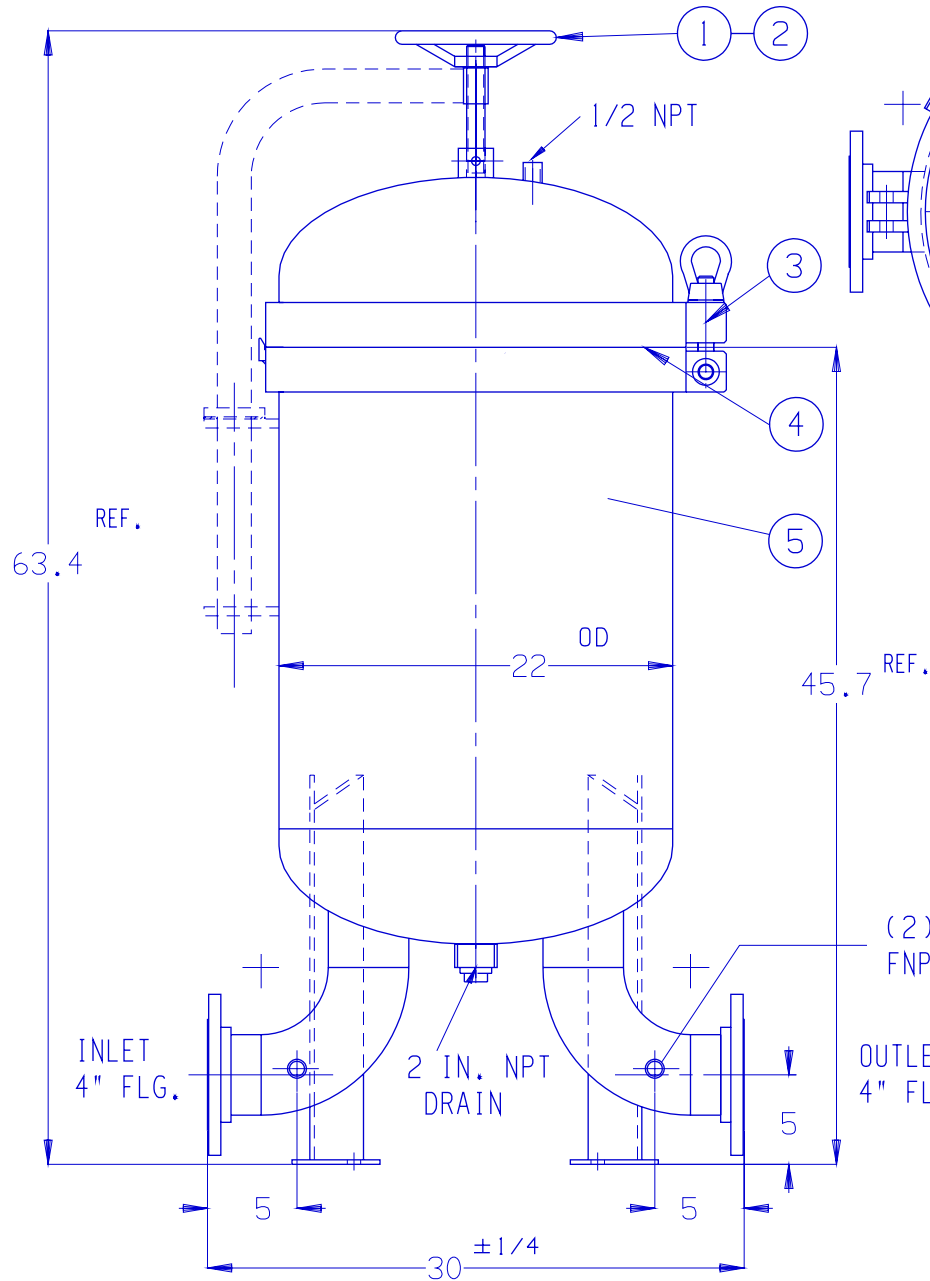

DAVIT ARM SHOWN
90 DEG. OUT OF POSITION

SHIPPING WGT.(LB.) & BOX SIZE (IN.)	
600 LB.	32 X 33 X 67

ITEM	QTY.	DESCRIPTION	PART NO.
1	1	HAND WHEEL	HHW-9
2	1	THRUST BEARING	HBT-1
3	6	EYE BOLT ASSEMBLY	G-EBA-C-7
4	1	SEAL O-RING BUNA STD.	G-O-RING
5	4	BASKET- 316 SS	G-BFB2-6-9

	NAME	DATE	GLOBAL FILTER LLC	
DRAWN	GA	8/24/10	CEDAR RAPIDS, IA	
REV.			STD. FILTER ASS'Y MODEL GMBV-0430 4 BAG-SIZE #2 4 IN.FLG.	
MAT.	SEE DATA SHEET		SIZE	
FINISH	SEE DATA SHEET		DWG.	
COMMENTS:	SEE VESSEL DATA SHEET FOR OPTIONS		#	GMBV4304F-0S
			REV.	
			SHEET	OF