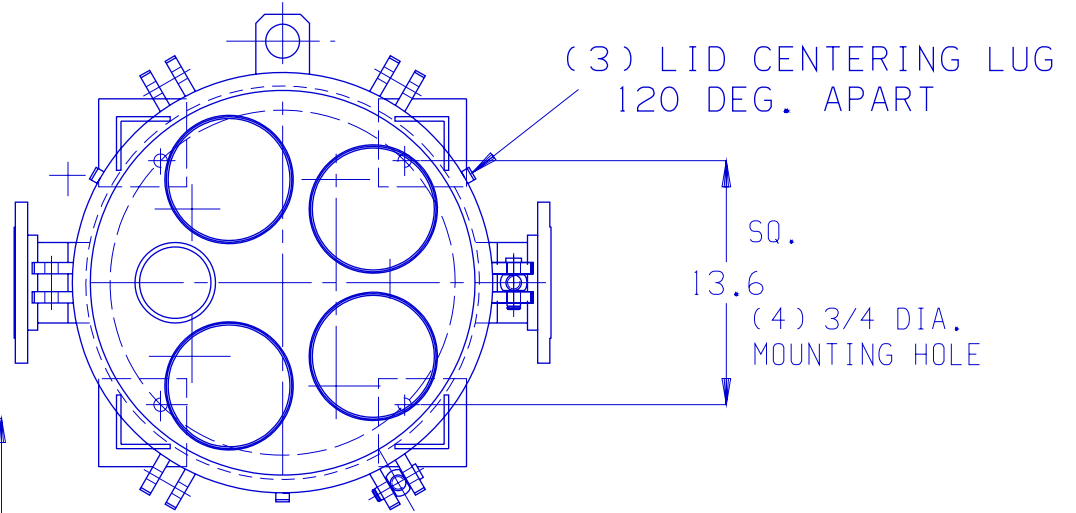

DAVIT ARM SHOWN
90 DEG. OUT OF POSITION

SHIPPING WGT.(LB.) & BOX SIZE (IN.)	
600 LB.	32 X 33 X 67

ITEM	QTY.	DESCRIPTION	PART NO.
1	1	HAND WHEEL	HHW-9
2	1	THRUST BEARING	HBT-1
3	6	EYE BOLT ASSEMBLY	G-EBA-C-7
4	1	SEAL O-RING BUNA STD.	G-O-RING
5	4	BASKET- 316 SS	G-BFB2-6-9

	NAME	DATE	GLOBAL FILTER LLC	
DRAWN	GA	8/24/10	CEDAR RAPIDS, IA	
REV.			STD. FILTER ASS'Y MODEL GMBV-0430 4 BAG-SIZE #2 4 IN.FLG.	
MAT.	SEE DATA SHEET		SIZE	
FINISH	SEE DATA SHEET		DWG.	
COMMENTS:	SEE VESSEL DATA SHEET FOR OPTIONS		#	GMBV4304F-0S
			REV.	
			SHEET	OF