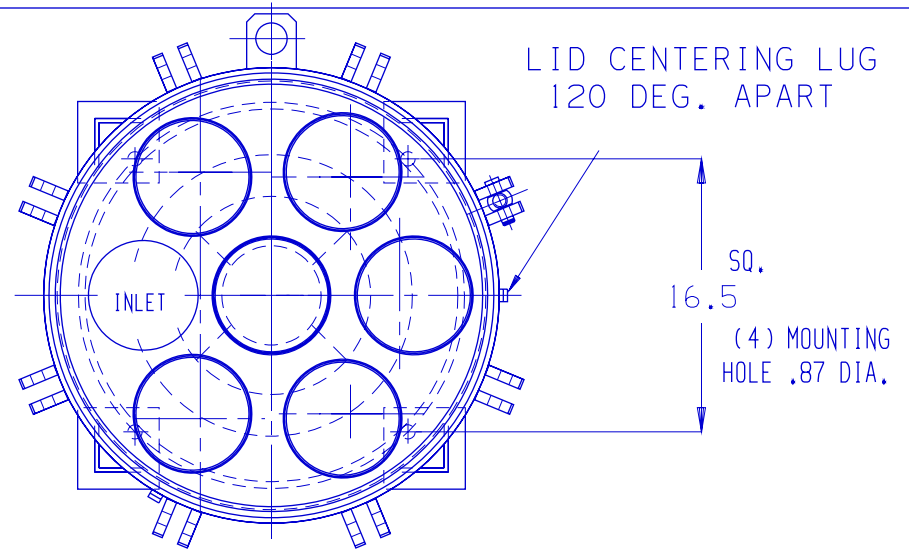

DAVIT ARM
SHOWN 90 DEG.
OUT OF POSITION

SHIPPING WGT. (LB.) & BOX SIZE (IN.)	
970 LB.	36 X 41 X 75

ITEM	QTY.	DESCRIPTION	PART NO.
1	1	HAND WHEEL	HHW-9
2	8	THRUST BEARING	HBT-1
3	8	EYE BOLT ASSEMBLY	G-EBA-C-7
4	1	SEAL O-RING BUNA-N STD.	G-O-RING
5	6	BASKET- 316 SS	G-BFB2-6-9

DRAWN		NAME	DATE	GLOBAL FILTER LLC	
REV.		GA	8/24/10	CEDAR RAPIDS, IA	
MAT.		SEE DATA SHEET	STD. FILTER ASS'Y		
FINISH		SEE DATA SHEET	MODEL GMBV-0630		
COMMENTS:		SEE VESSEL DATA SHEET FOR OPTIONS			6 BAG-SIZE #2
				6 IN.FLG.	
SIZE	DWG.	GMBV6306F-0S		REV.	
A	#				
					SHEET OF