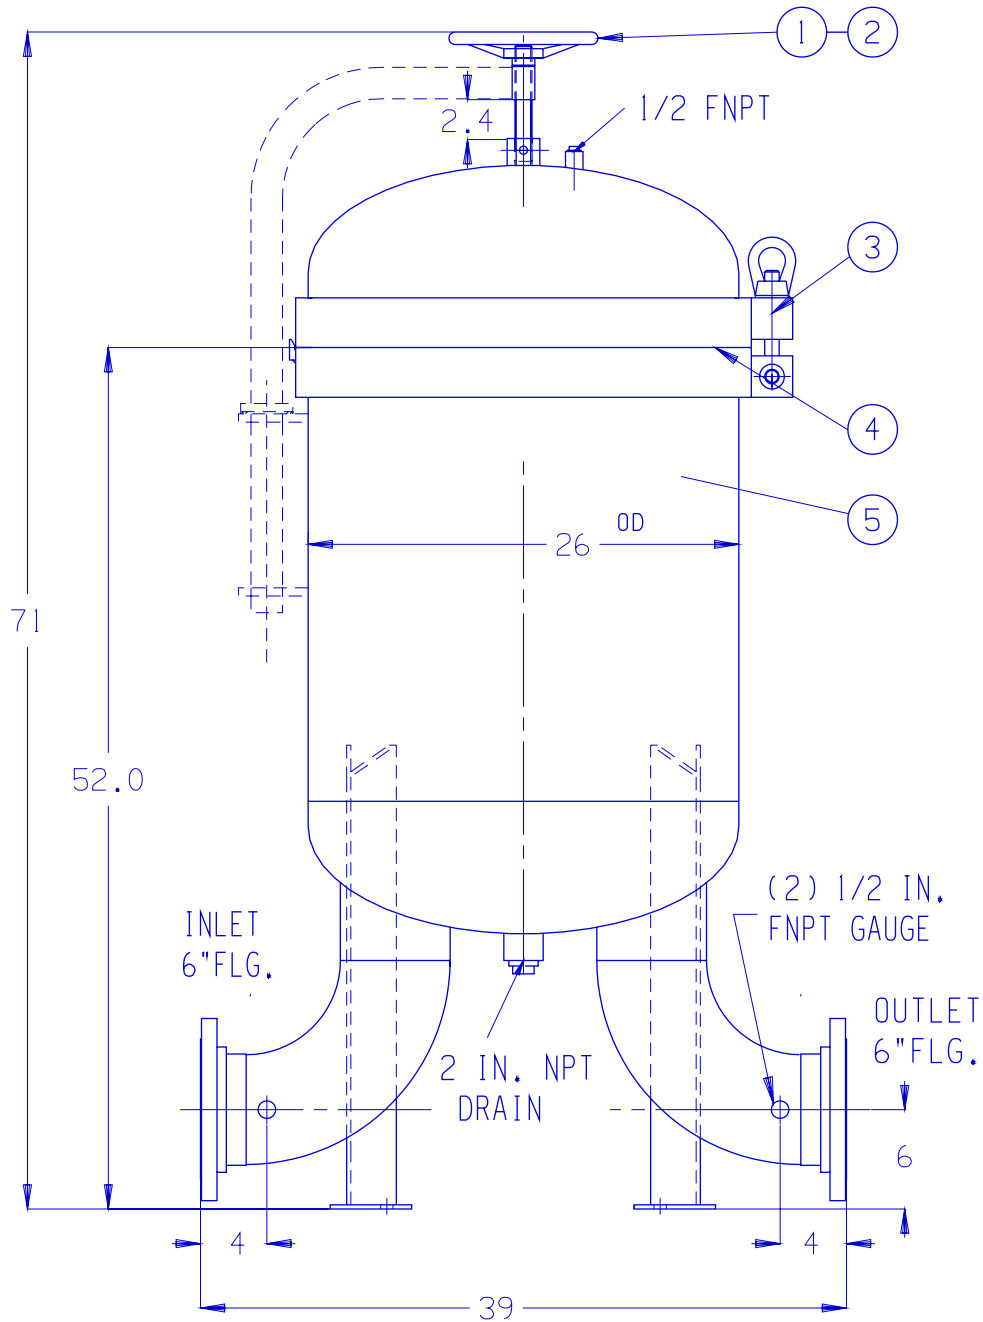

DAVIT ARM
SHOWN 90 DEG.
OUT OF POSITION

SHIPPING WGT. (LB.) & BOX SIZE (IN.)	
970 LB.	36 X 41 X 75

ITEM	QTY.	DESCRIPTION	PART NO.
1	1	HAND WHEEL	HHW-9
2	8	THRUST BEARING	HBT-1
3	8	EYE BOLT ASSEMBLY	G-EBA-C-7
4	1	SEAL O-RING BUNA-N STD.	G-O-RING
5	6	BASKET- 316 SS	G-BFB2-6-9

DRAWN		NAME	DATE	GLOBAL FILTER LLC	
REV.		GA	8/24/10	CEDAR RAPIDS, IA	
MAT.		SEE DATA SHEET	STD. FILTER ASS'Y		
FINISH		SEE DATA SHEET	MODEL GMBV-0630		
COMMENTS:		SEE VESSEL DATA SHEET FOR OPTIONS			6 BAG-SIZE #2
				6 IN.FLG.	
SIZE	DWG.	GMBV6306F-0S		REV.	
A	#				
					SHEET OF